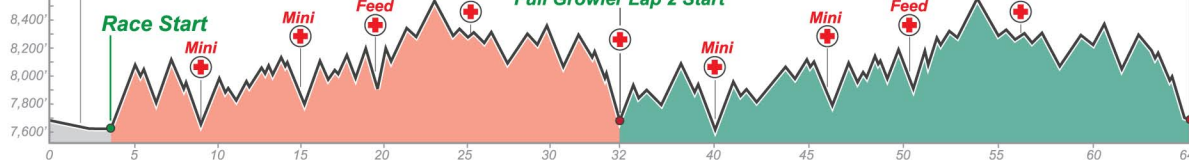

Full Growler: 64 Miles
~6,420' elevation gain
Half Growler: 32 Miles
~3,210' elevation gain