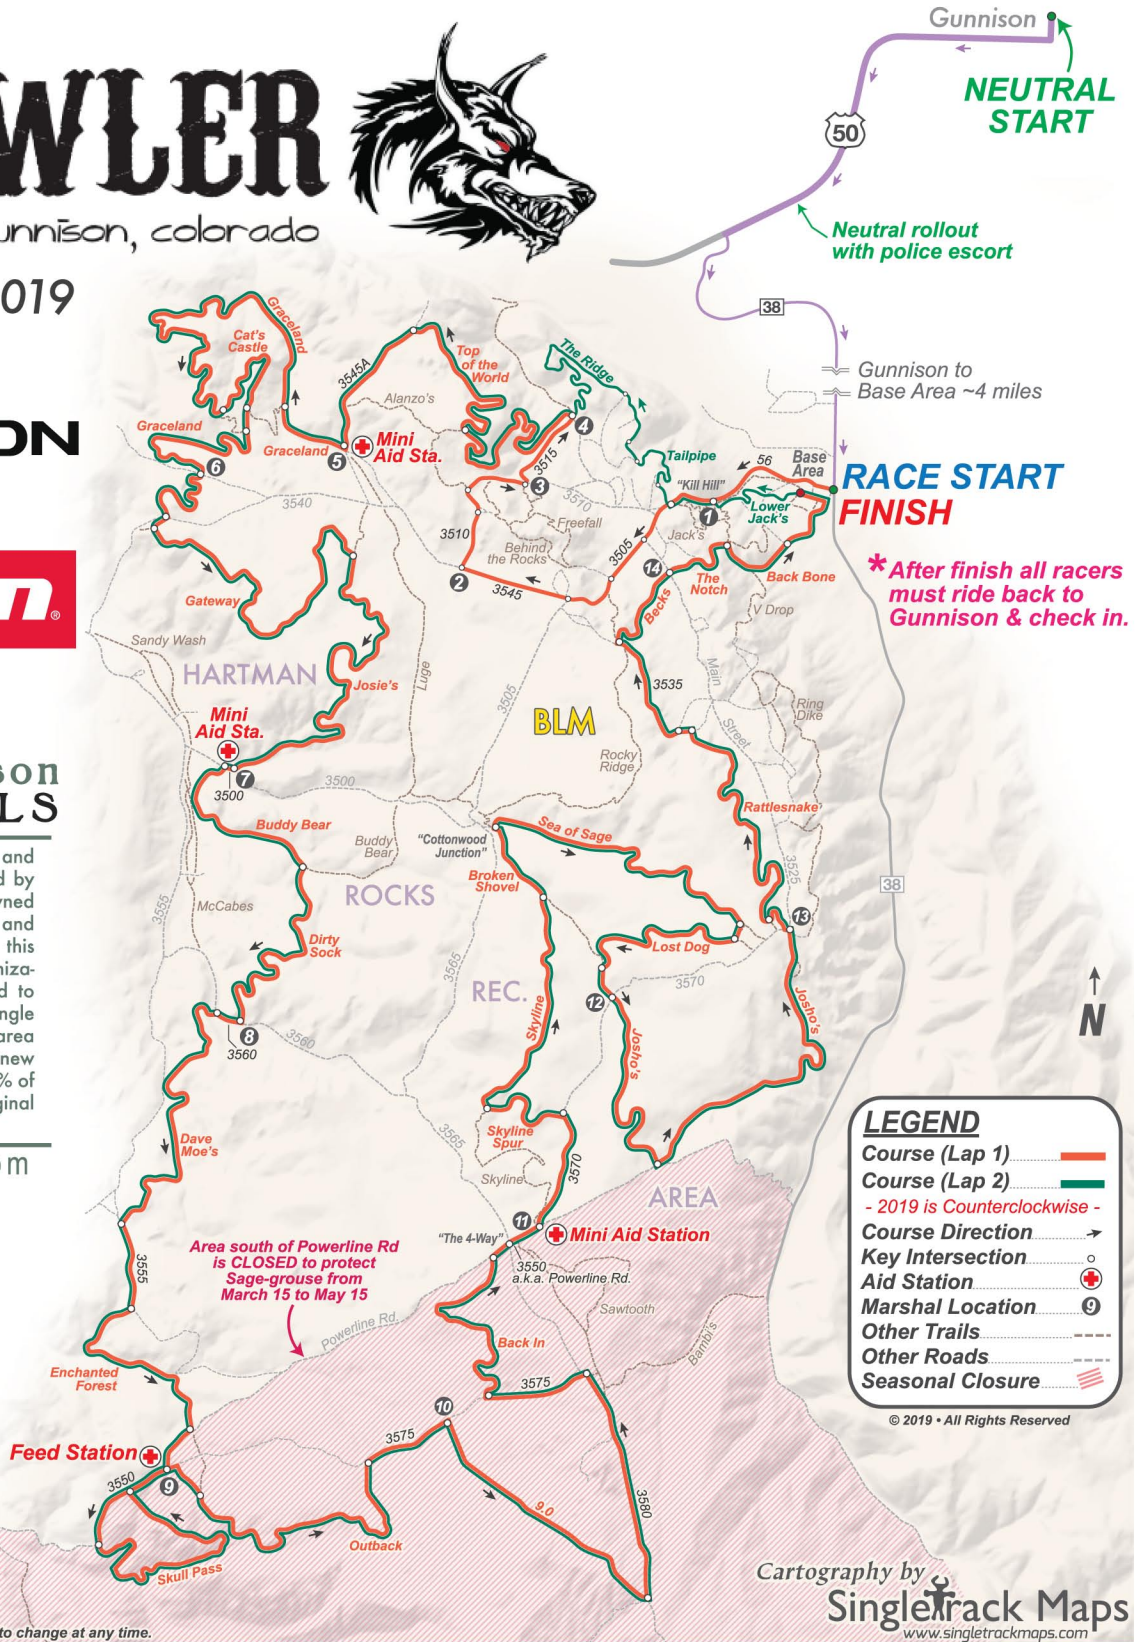

May 25-26, 2019

Brought to you by Gunnison Trails and presented by Ergon and powered by SRAM. The Original Growler is owned and operated by Gunnison Trails and is the primary fundraiser for this Colorado 501(c)3 non-profit organization. Gunnison Trails is dedicated to maintaining and expanding the single track experience in the Gunnison area including a 20+ mile network of new trails in the Signal Peak area. 100% of the proceeds from the Original Growler benefit Gunnison Trails.

gunnisontrails.com

Cartography by Singletrack Maps
www.singletrackmaps.com

All information is approximate and subject to change at any time.

For various reasons, information presented on this map will NOT match perfectly with personal GPS data.

Neutral Rollout