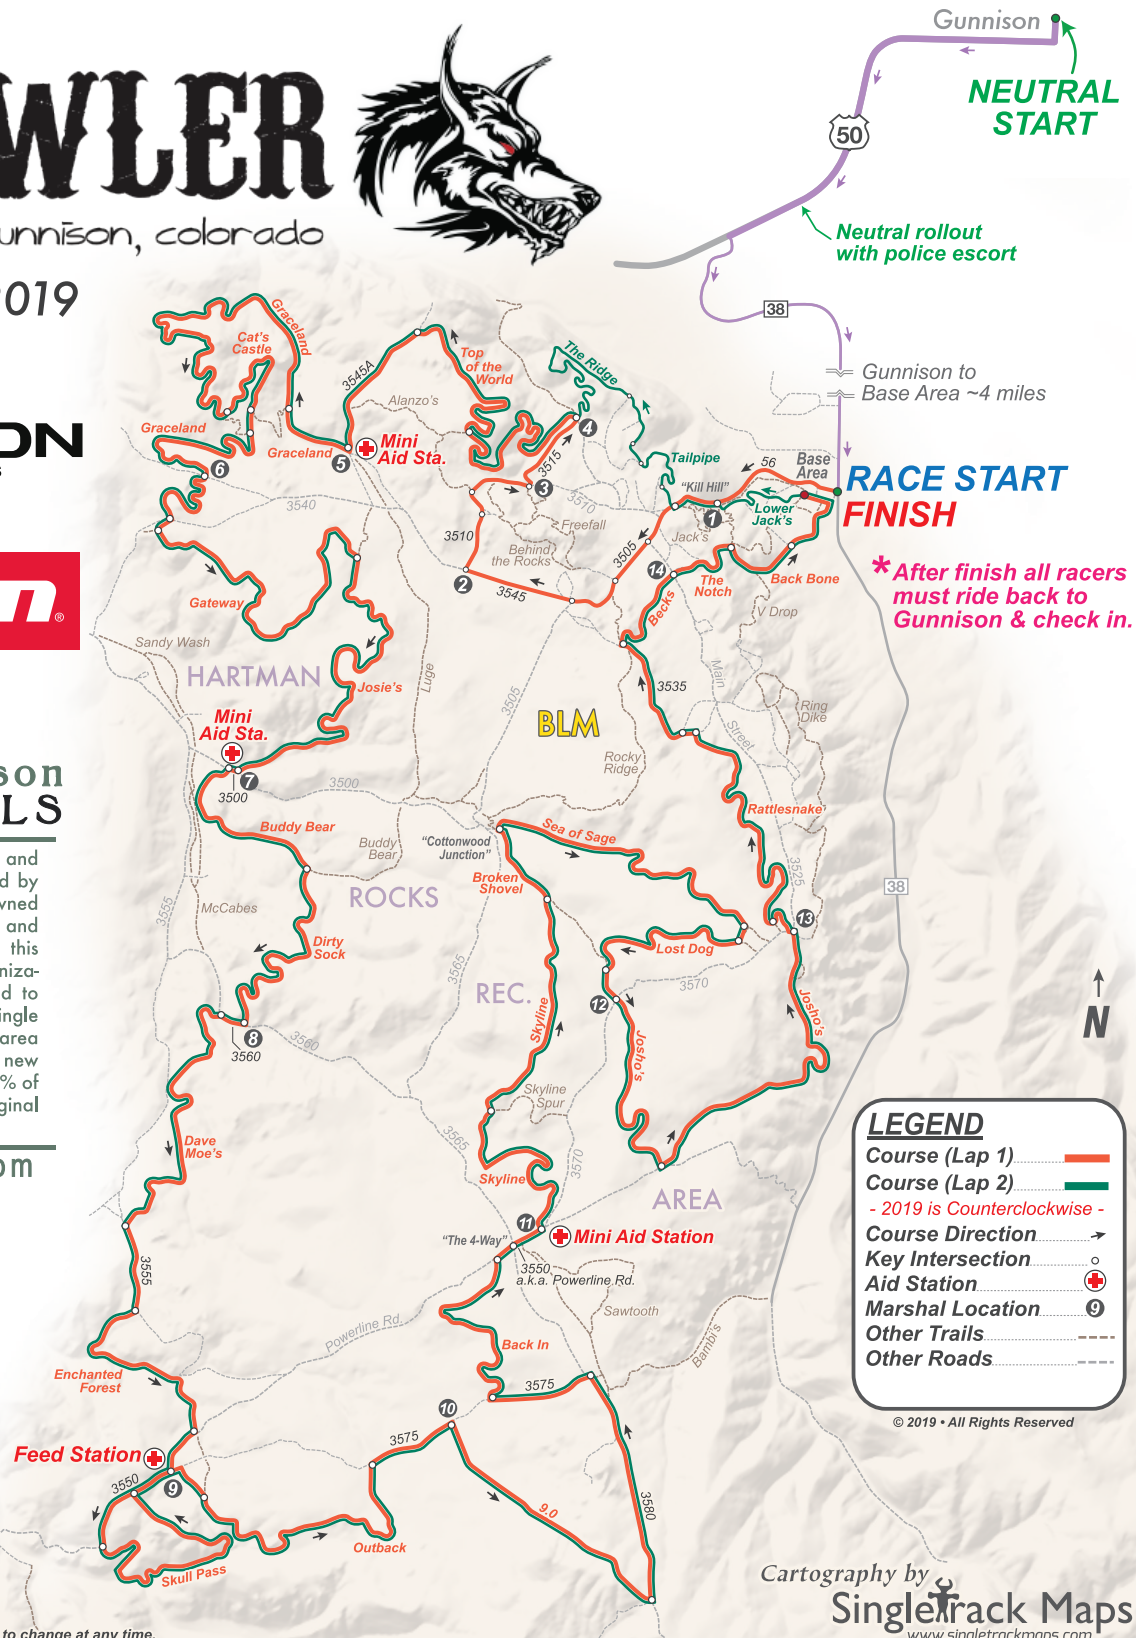

May 25-26, 2019

Brought to you by Gunnison Trails and presented by Ergon and powered by SRAM. The Original Growler is owned and operated by Gunnison Trails and is the primary fundraiser for this Colorado 501(c)3 non-profit organization. Gunnison Trails is dedicated to maintaining and expanding the single track experience in the Gunnison area including a 20+ mile network of new trails in the Signal Peak area. 100% of the proceeds from the Original Growler benefit Gunnison Trails.

gunnisontrails.com