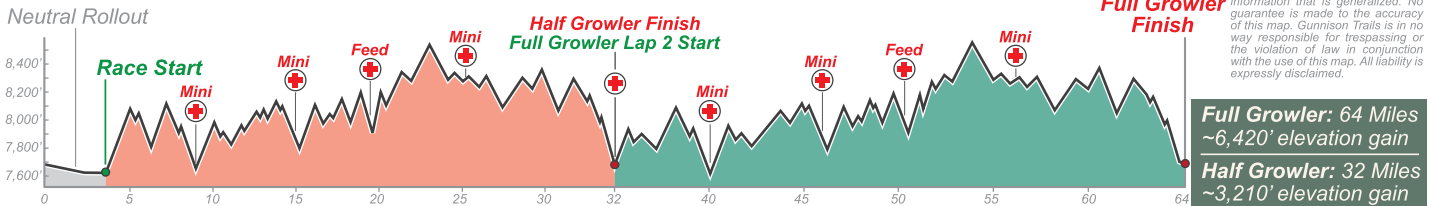

LEGEND

- Course (Lap 1) [Red line]
- Course (Lap 2) [Green line]
- 2019 is Counterclockwise -
- Course Direction [Arrow]
- Key Intersection [Circle]
- Aid Station [Red cross in circle]
- Marshal Location [Red circle]
- Other Trails [Dashed line]
- Other Roads [Dotted line]

© 2019 • All Rights Reserved

Cartography by **SingleTrack Maps**
www.singletrackmaps.com

All information is approximate and subject to change at any time.

For various reasons, information presented on this map will NOT match perfectly with personal GPS data.